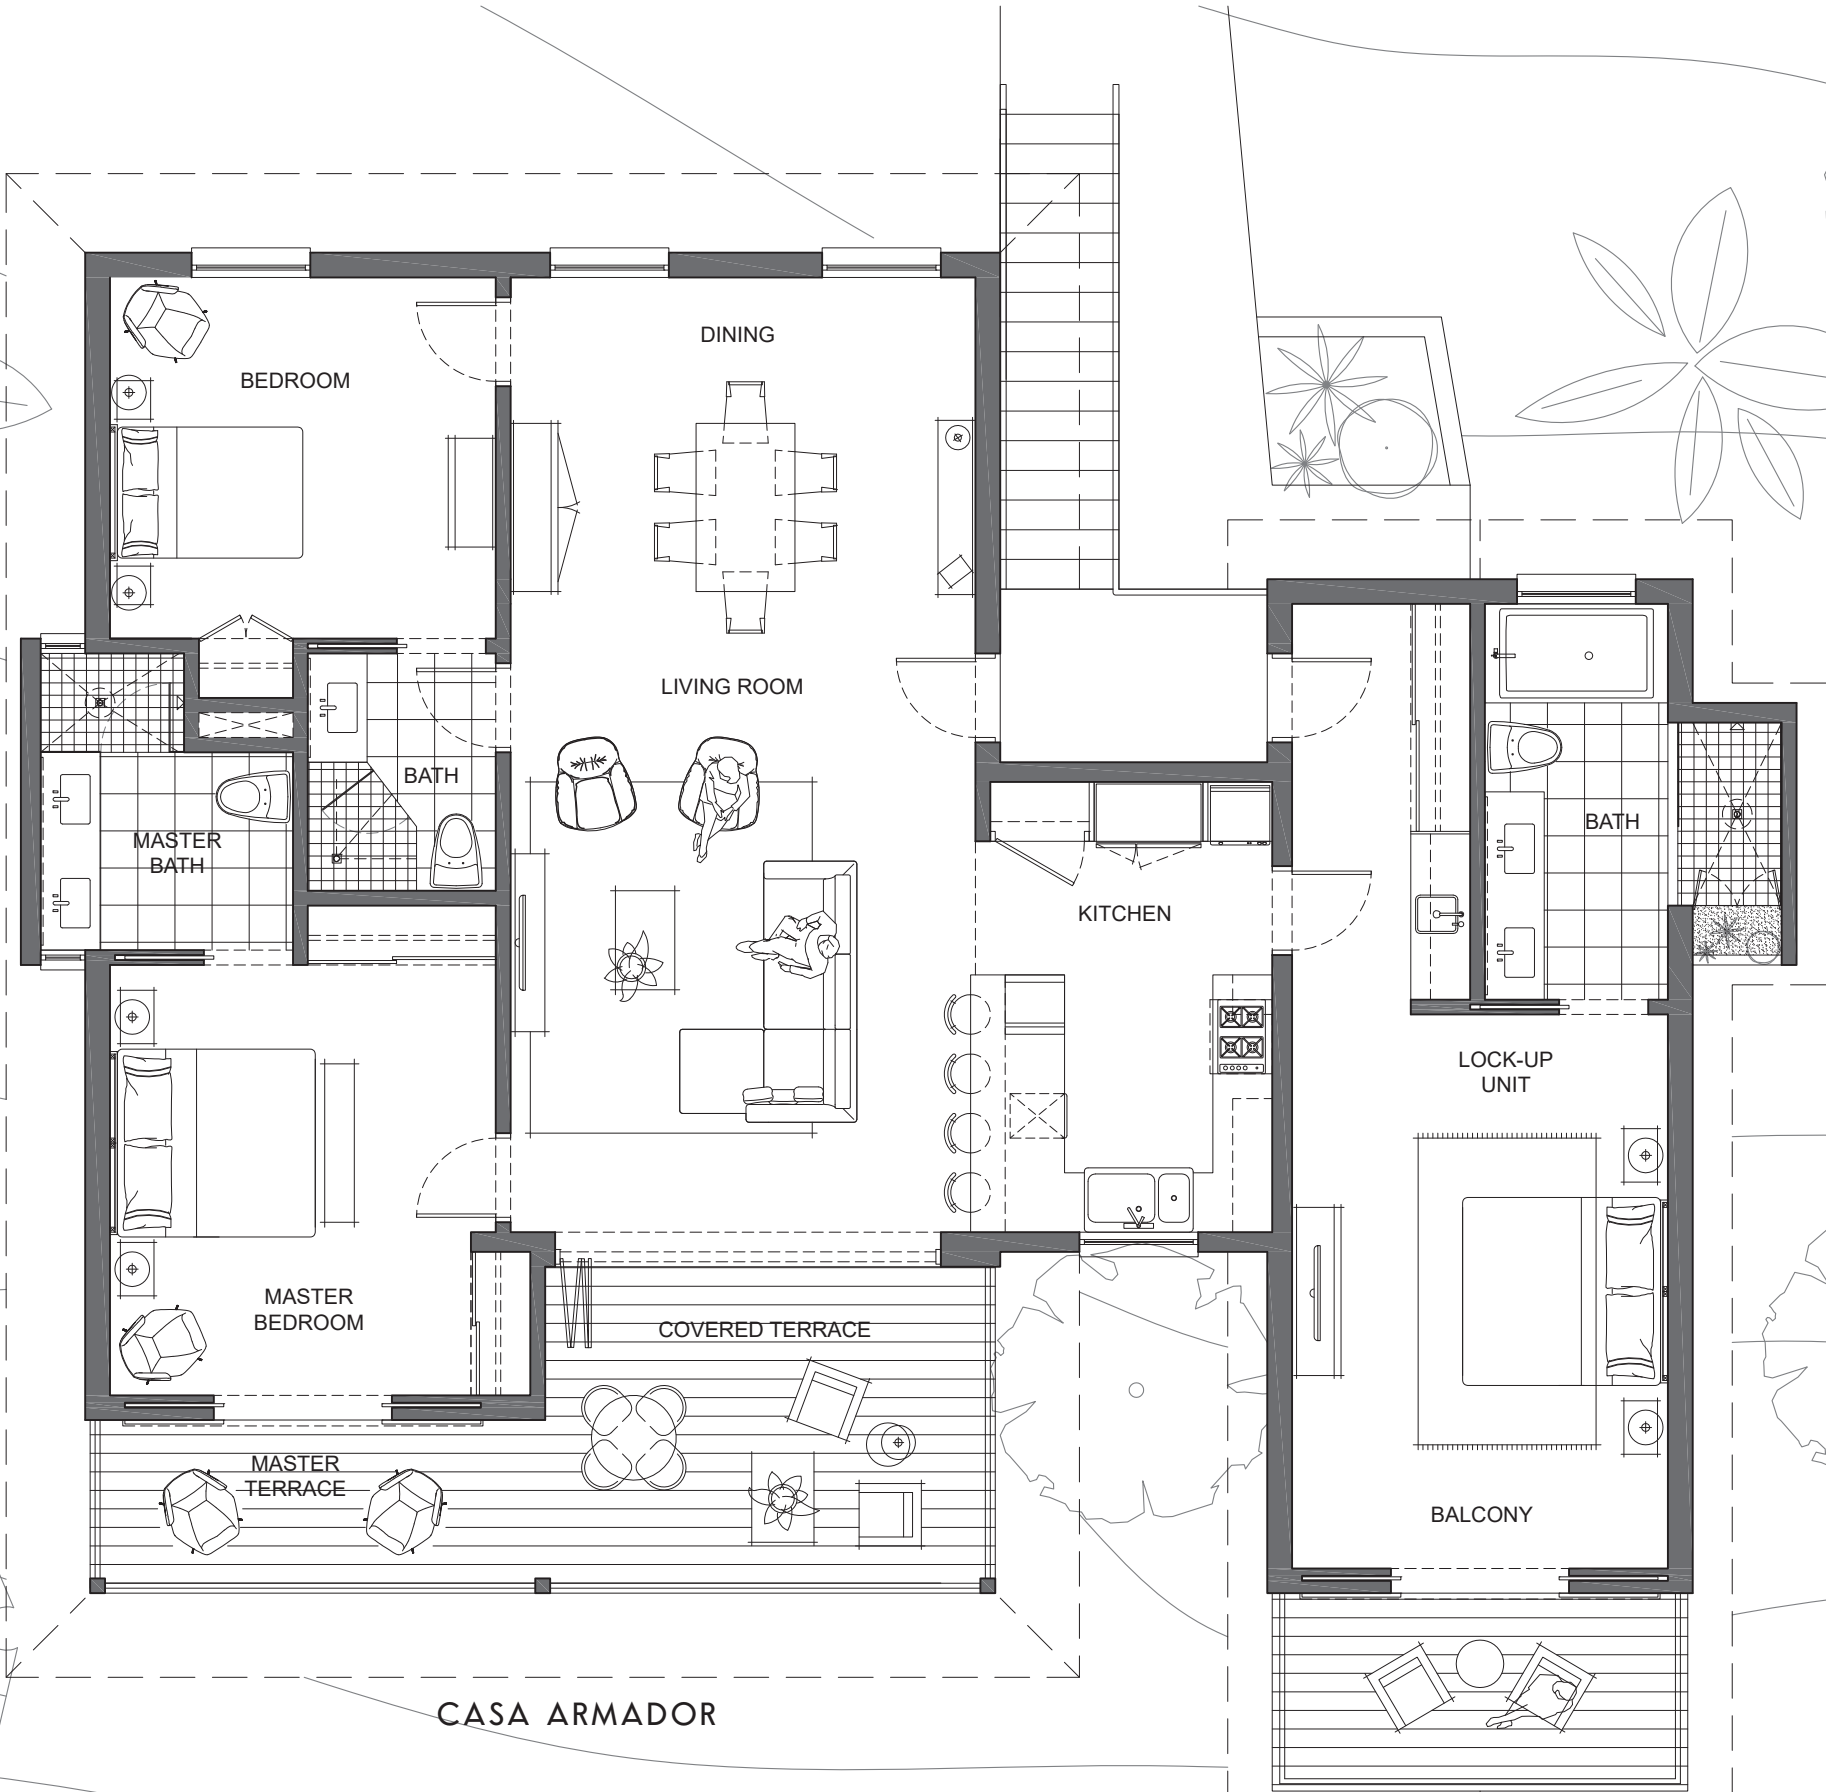

THE VILLAS	
2 FLOORS WITH 3 BEDROOMS PER FLOOR	
Conditioned Space:	165 sqm
Terrace Space:	36 sqm
Total Area:	201 sqm
CASA ARMADOR	
Conditioned Space:	118 sqm
Terrace Space:	26 sqm
Total Area:	144 sqm
PORT SUITE	
Conditioned Space:	47 sqm
Terrace Space:	10 sqm
Total Area:	57 sqm

CASA ARMADOR

PORT SUITE

Typical Villa Floor Plan