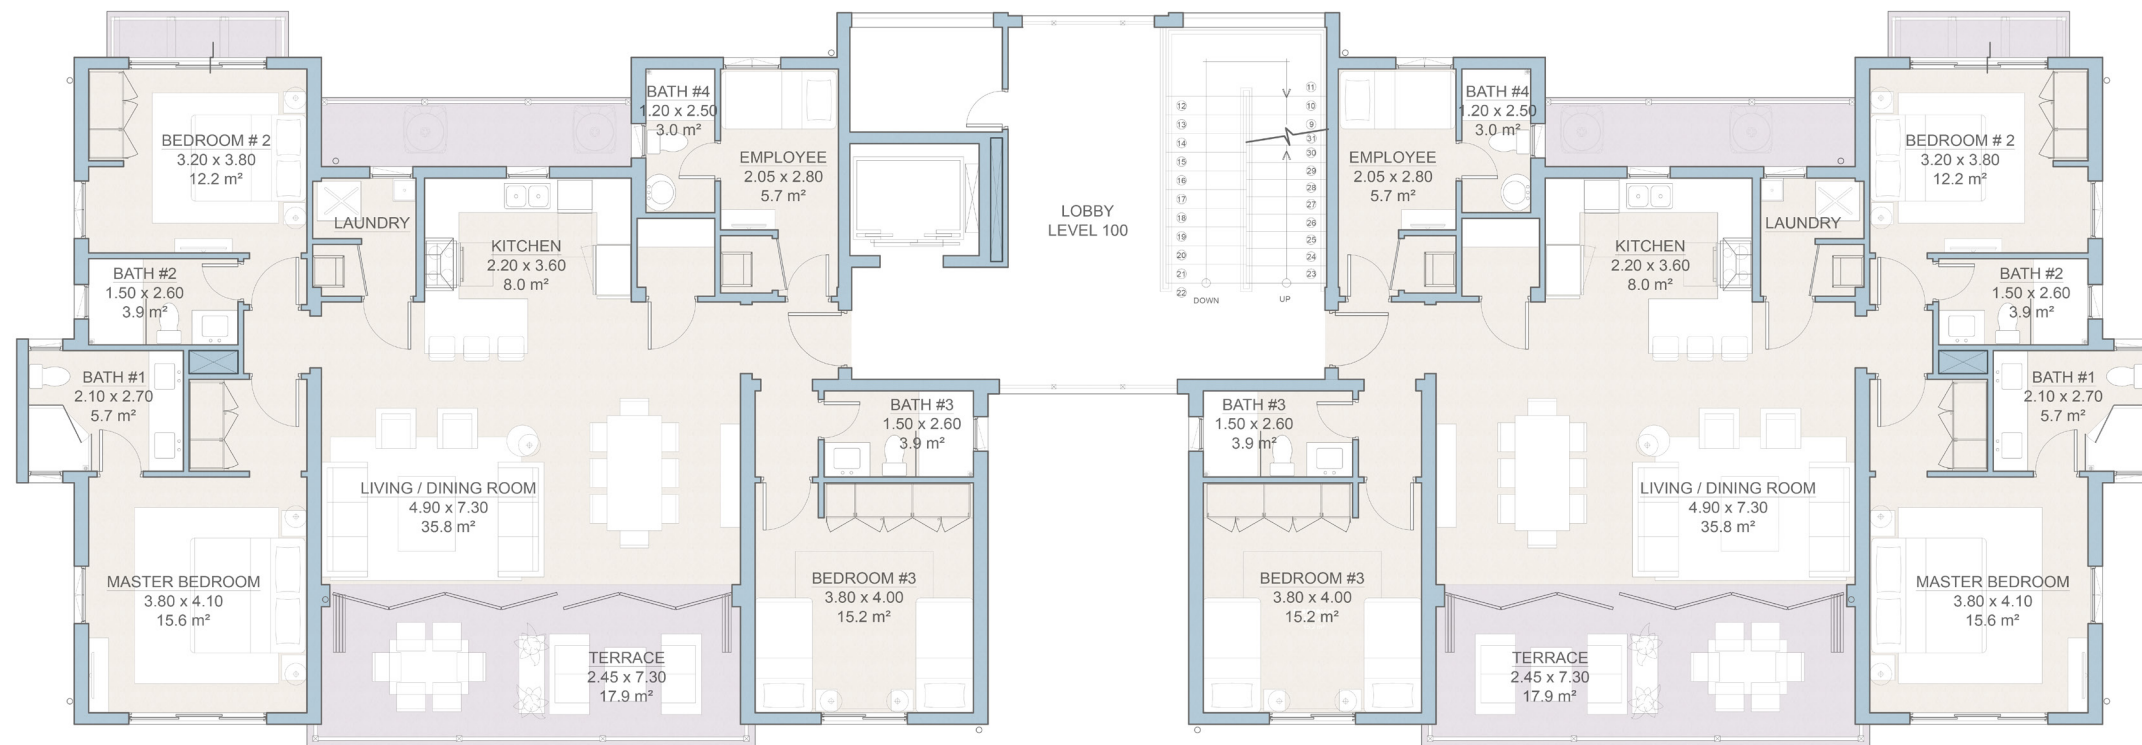

THE HILLS
Floor Plans

Levels 100

3-Bedroom Apartment	m ²	ft ²
Conditioned Space	148.5 m ²	1 598 ft ²
Un-conditioned Space	24.5 m ²	264 ft ²
TOTAL	173.0 m²	1 862 ft²