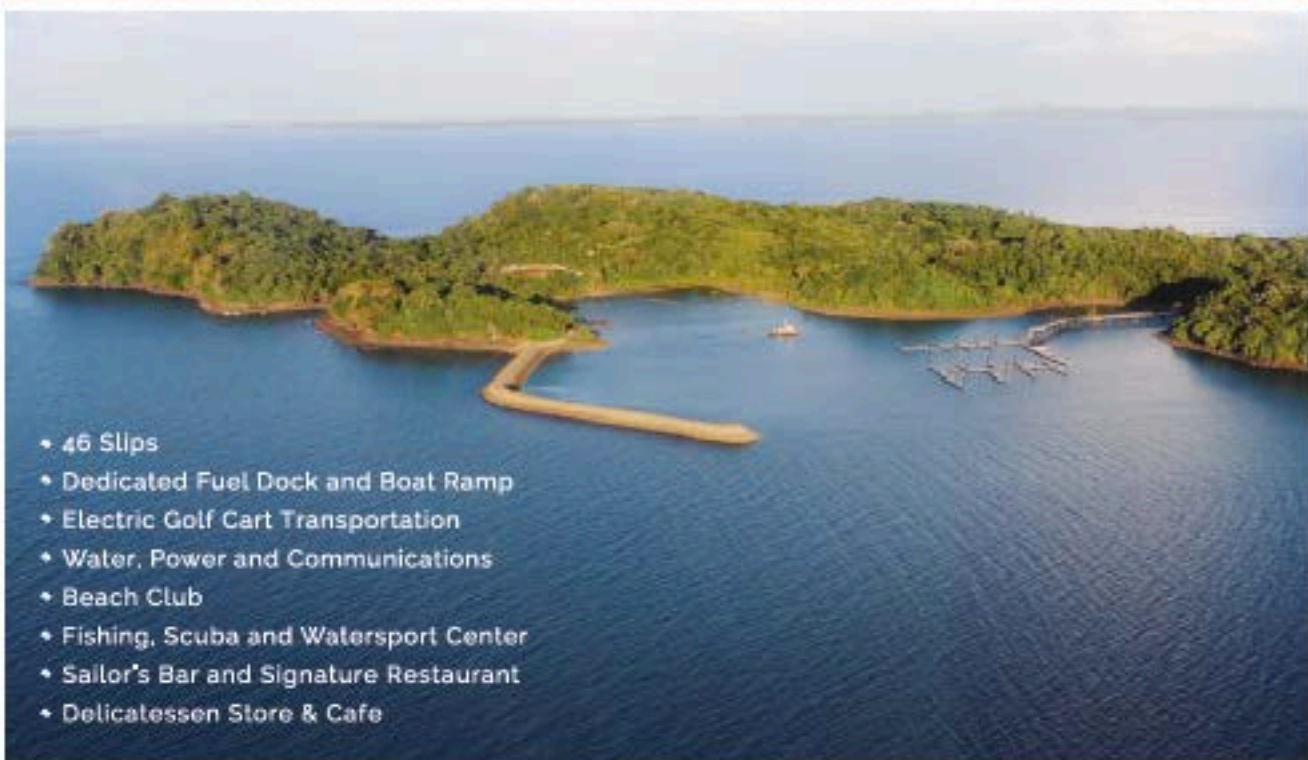

A STAR ALLIANCE MEMBER 

BE IN PARADISE

AMIDST THE HOTTEST SPORT
FISHING GROUNDS IN THE WORLD

**DISCOVER AND BE PART OF THIS PRIVATE ISLAND COMMUNITY,
ONLY 18 MINUTES AWAY FROM PANAMA CITY.**

PEARL ISLAND
PANAMÁ